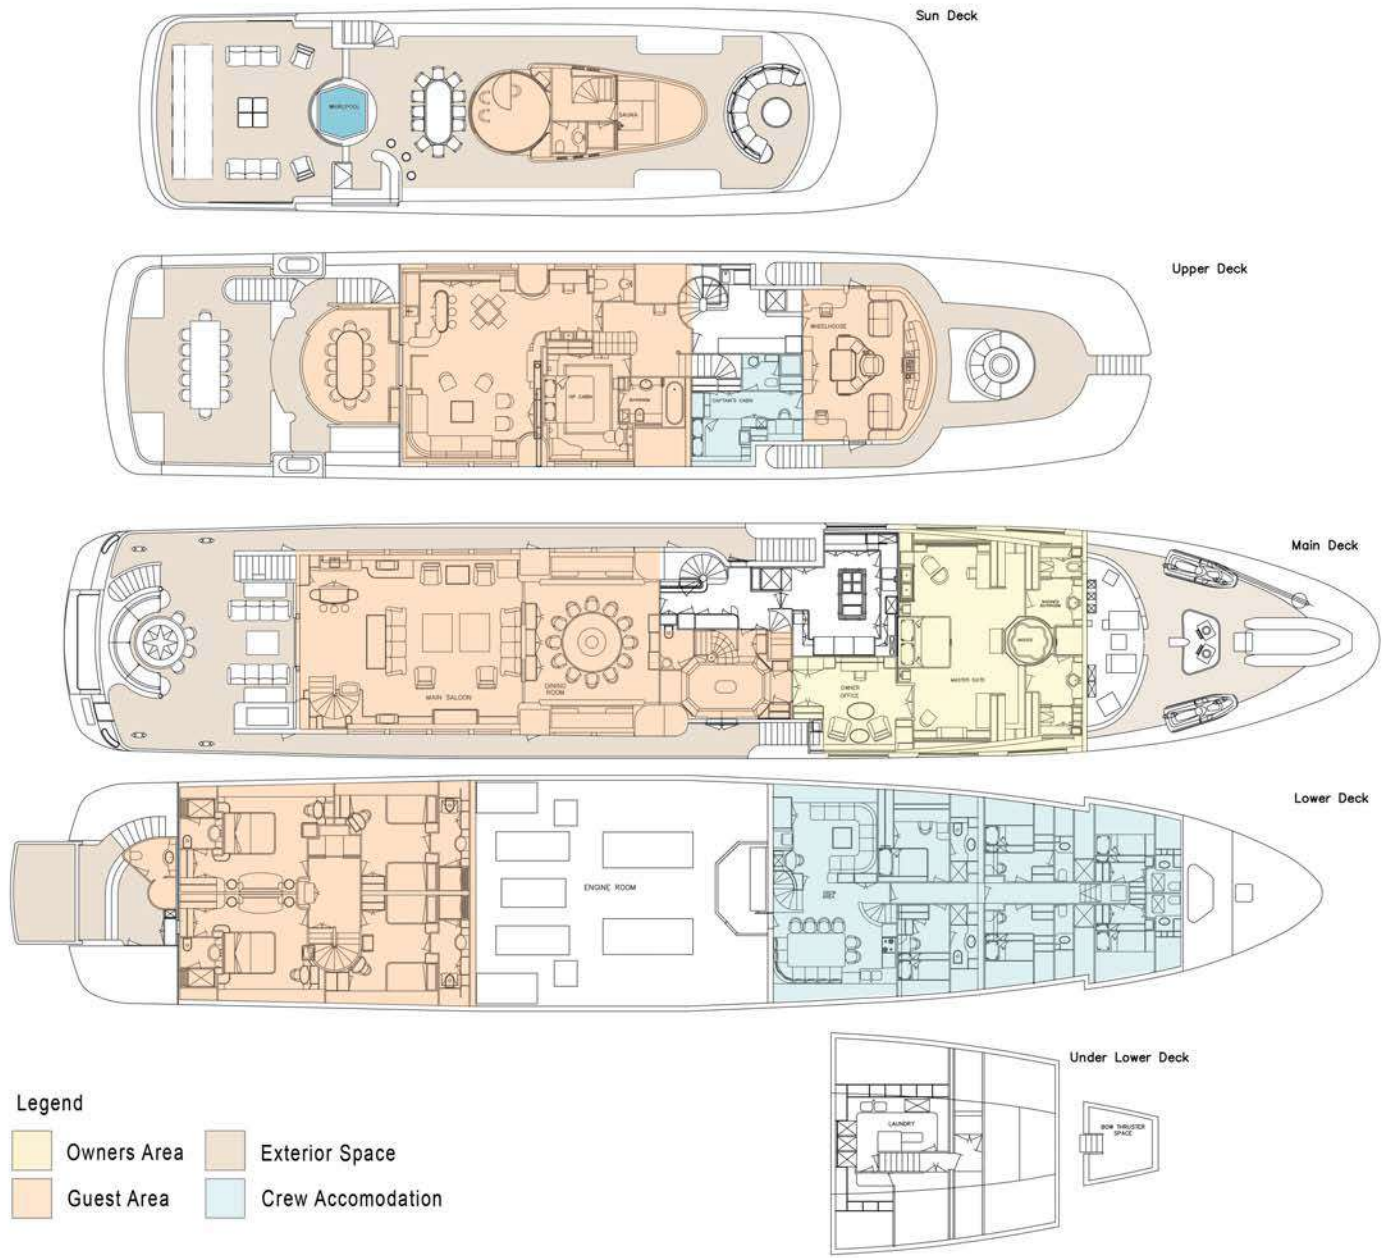

MASTER STATEROOM

MASTER BATHROOM

VIP CABIN

VIP BATHROOM

GUEST CABIN

GUEST BATHROOM

TWIN CABIN

HINCKLEY TENDER

SUNDECK CINEMA

SUNDECK ENTERTAINING

SUNDECK DINING

MAIN DECK AFT DINING

DINING ROOM

BRIDGE DECK AFT DINING

MASSAGE ROOM

SUNDECK FORWARD SEATING

BRIDGE FORWARD SEATING

Tenders, Toys, & Amenities

- | | | | |
|--|---|--|---|
|  36' Hinckley Tender |  2 x Jet Skis |  Water Skis |  Recumbent Bike |
|  15' Rib Tender |  2 x Seabobs |  Wakeboard |  Treadmill |
|  Slide |  Flyboard |  Snorkel Gear |  Elliptical |
|  Kayaks |  Sea Pool |  Yoga Equipment |  Weights Bench |
|  Paddleboards |  Floating Raft |  Massage Service |  Free Weights |
|  Towable Toys |  Jacuzzi |  Sauna |  Gym Equipment |

General Layout

GALLEY

HEAD CHEF
Stuart Chambers
Irish
Age 44
Years at Sea: 14

INTERIOR

CHIEF STEWARDESS
Aimie Keech
Australian
Age 30
Years at Sea: 5

MASTER
Paul Duncan
Canadian, 43
Years at Sea: 20

EXTERIOR